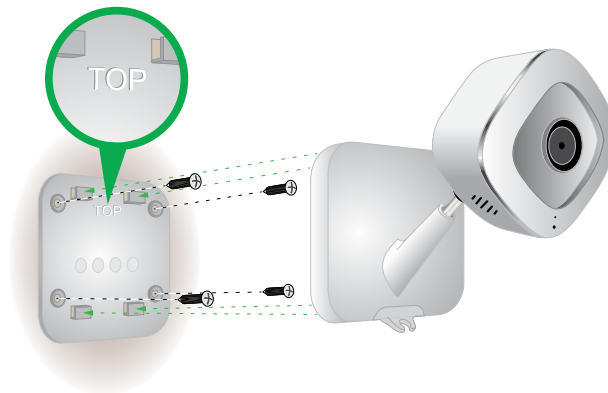

When you use the PoE adapter to connect your camera to your PoE switch, your camera and the PoE adapter must be indoors.

## Use the wall mount

You can place your camera on a flat surface or mount it on a wall.

1. Place the wall plate.
2. Secure it with four screws.
3. Slide the camera into the wall plate.