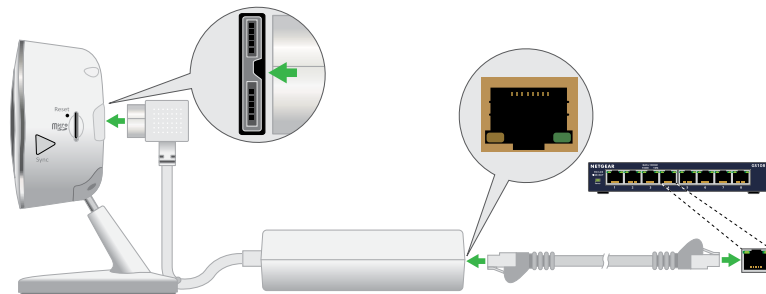

## What's in the box

Arlo Q Plus  
Camera

PoE adapter

USB power  
adapter

USB power  
cable

Wall-mount  
plate

Mounting screws  
and anchors

## Plug in your camera

You can plug in your camera with the USB cable and the power adapter, or you can use Power over Ethernet (PoE).

When you use the USB cable and the power adapter, your camera and the wall socket must be indoors.

When you use the PoE adapter to connect your camera to your PoE switch, your camera and the PoE adapter must be indoors.

## Use the wall mount

You can place your camera on a flat surface or mount it on a wall.

1. Place the wall plate.
2. Secure it with four screws.
3. Slide the camera into the wall plate.