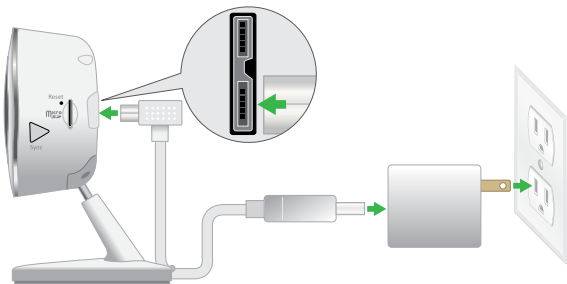

## What's in the box

Arlo Q Plus  
Camera

PoE adapter

USB power  
adapter

USB power  
cable

Wall-mount  
plate

Mounting screws  
and anchors

## Plug in your camera

You can plug in your camera with the USB cable and the power adapter, or you can use Power over Ethernet (PoE).

When you use the USB cable and the power adapter, your camera and the wall socket must be indoors.

When you use the PoE adapter to connect your camera to your PoE switch, your camera and the PoE adapter must be indoors.